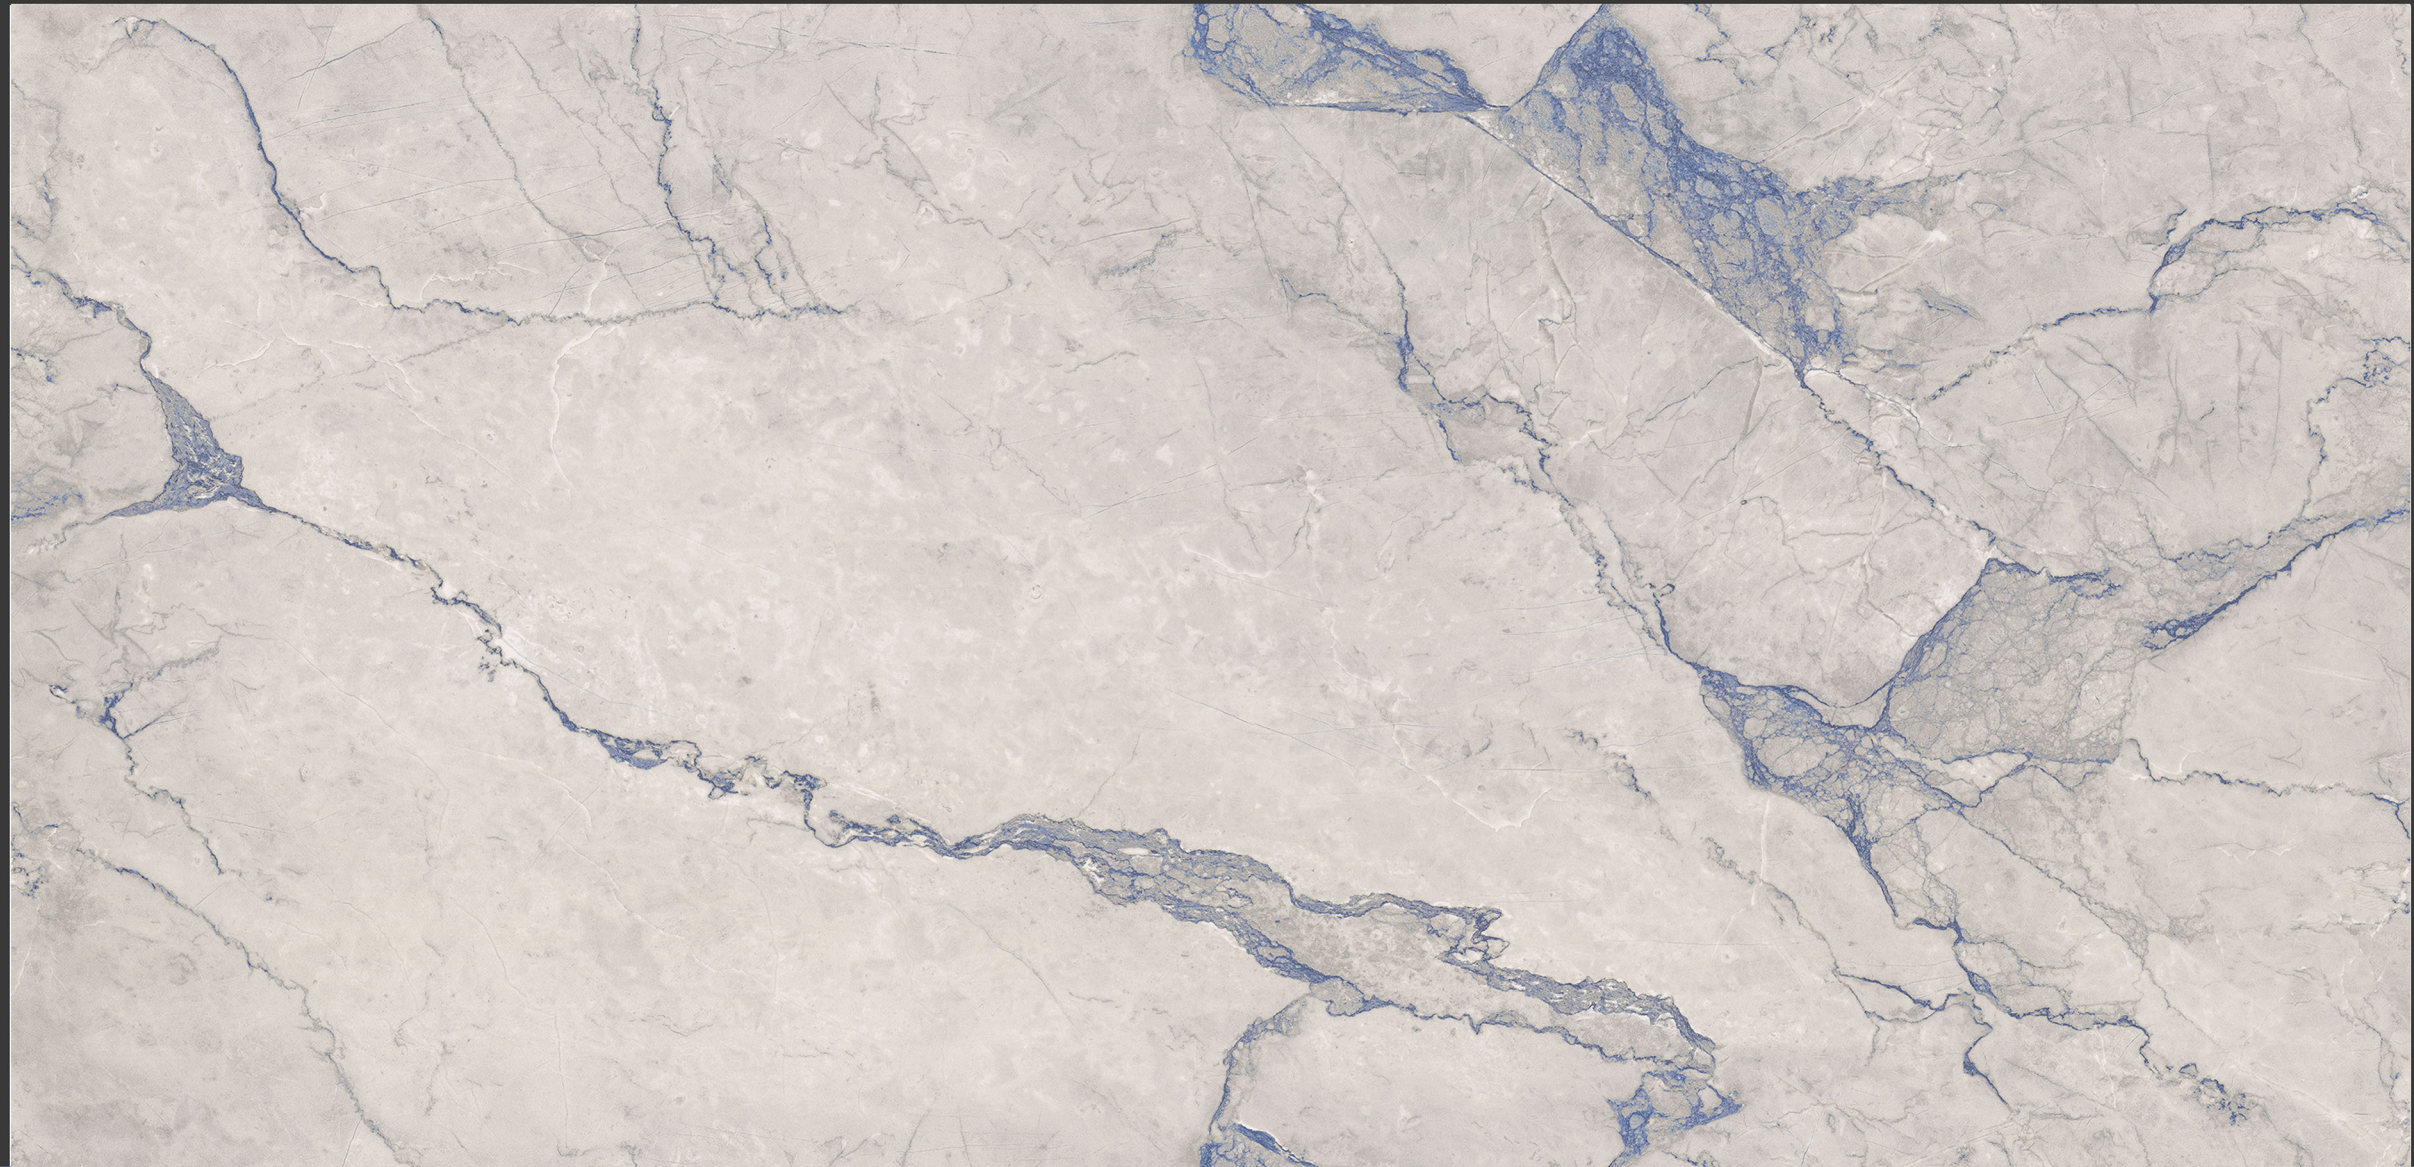

Size:
600x1200mm

Thickness:
9 mm

Random:

MOZILLA
EXQUISITE SURFACES

ORA RIO
BLUE

600x
1200mm

ORA RIO BLUE

Finish:
Matt with Embosed Shinning Veins